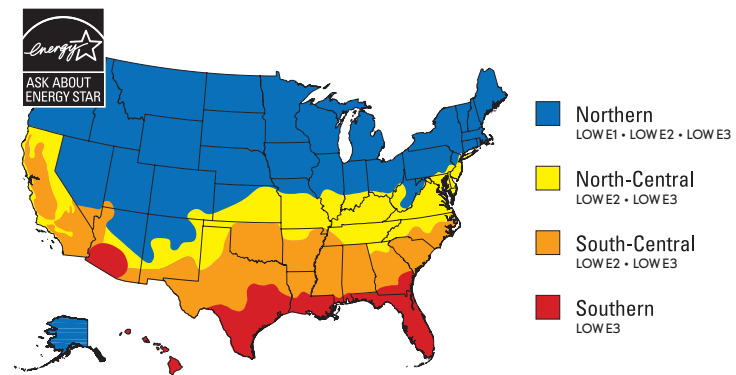

GLASS + GLAZING

DUAL PANE GLAZING

Our standard glazing is dual pane: two panes of glass with Low E coatings and insulated with argon gas. Compared to a single glass pane, dual pane glass cuts energy costs significantly because of low emissivity coating and the gas-filled insulating space between the glass layers.

TRIPLE PANE GLAZING

Triple pane glazing consists of three panes of glass with Low E coatings applied to the surface. Two glass spaces are insulated with argon gas between the panes. Available in products where glazing thickness can be greater than 3/4 inch.

GLASS + GLAZING

The thermal and structural properties of wood combined with the right glazing make Marvin wood and extruded aluminum clad products an optimal choice for energy efficiency. We offer thousands of window and door options with two or three panes of glass and a range of glazing options to meet the performance challenges of any climate.

GLASS COATINGS

Low E coatings are microscopically thin, essentially invisible coatings on the glass surface that help manage the amount of light and heat conducted through a window pane or reflected away from it, reducing a home's dependence on heat and air conditioning. The national ENERGY STAR® program recognizes products that meet strict energy-efficiency guidelines to suit climates in different areas of the country, and Marvin offers products to meet climate and code requirements in every region.

LOW E1

Low E1 coating is a good choice when you want maximum solar heat gain and radiant heating properties. This type of coating is generally used in Northern climates where heating is prioritized over cooling. You'll reap maximum benefits when windows with this type of coating are positioned to receive direct sun exposure.

LOW E2