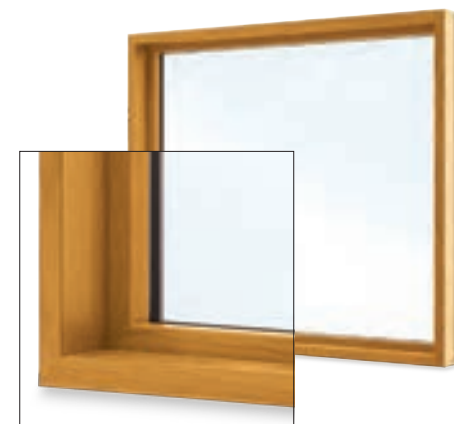

INTERIOR

EXTERIOR

ULTIMATE VENTING PICTURE

Venting Picture windows in White painted interior finish

Venting Picture windows in Stone White

ULTIMATE VENTING PICTURE

The Ultimate Venting Picture window-exclusive to Marvin-is a beautiful way to bring natural light and fresh air into a room. Designed with a patented hidden screen system, it opens evenly on all sides for passive air exchange, adding comfort and air flow to your home.

INTERIOR

EXTERIOR

VENTILATION SCREEN

ULTIMATE PICTURE

Casement and Direct Glaze Picture windows

Picture and Awning windows in White painted interior finish

ULTIMATE PICTURE

The Ultimate Picture window offers a classic style in a non-operable window, bringing natural light into a room or highlighting an unobstructed outdoor view. Durable and energy efficient, it can be sized to match accompanying double hung, single hung, or casement windows.

DIRECT GLAZE PICTURE WINDOW
INTERIOR VIEW

IN-SASH PICTURE WINDOW
INTERIOR VIEW

DIRECT GLAZE

Direct glaze refers to a window with no sash. The glass is glazed directly into the frame and is stationary.

IN-SASH