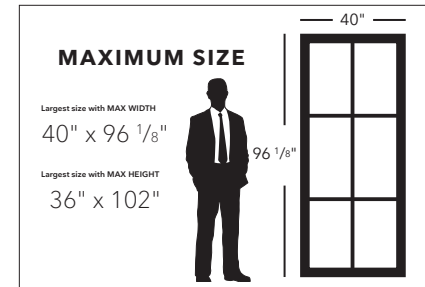

LARGE SIZES OPEN WITH EASE
We have developed the most durable hardware in the industry, which provides easy opening and smooth operation on even the largest casements.