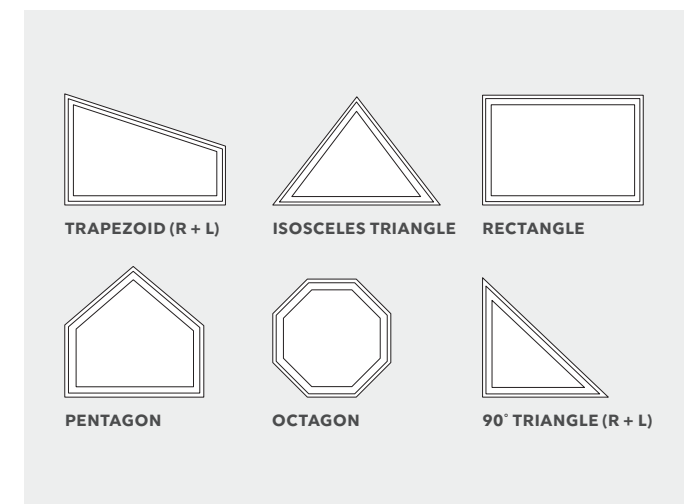

ULTIMATE CORNER NARROW FRAME

The Ultimate Corner Narrow Frame window makes a strong architectural statement in expansive sizes, combining narrow profiles and clean lines with industry-leading performance. Pair this corner window with other Marvin narrow frame windows for consistent sightlines that maximize glass and views.

EXTERIOR CLOSE UP

ULTIMATE SPECIALTY SHAPES

Skycove, Direct Glaze Specialty Shapes windows, and Sliding French Door in Ebony

ULTIMATE SPECIALTY SHAPES

The Ultimate Specialty Shape windows are available in hundreds of geometric shapes customized to add special flair to a window design. Many are available as operating windows, providing access to fresh air in addition to unique aesthetics.

INTERIOR

EXTERIOR

Specialty Shape Direct Glaze windows with White painted interior finish

ULTIMATE BAY + BOW

Picture Bow window

ULTIMATE BAY

Ultimate Bay windows are a group of connected windows extending outward from a room at desired angles—allowing light and views from multiple directions. Some feature a larger operating or stationary window flanked by smaller windows. Ultimate Bay windows can create space indoors for a cozy nook or window seat or maximize a scenic view to serve as a room's focal point. They can be created with combinations of 3 to 6 casement or double hung windows (fixed or operating).

BAY INTERIOR WITH CASEMENT AND PICTURE WINDOWS

ULTIMATE BOW

Ultimate Bow windows are a series of windows connected to form a gentle outward curve. Typically made up of four or more windows, Ultimate Bow windows can create a small nook, open up a view, bring in more light, and boost visual appeal from inside and out. Bow windows are available with casement, double hung, or picture windows. They can be created with combinations of 3 to 6 casement or double hung windows (fixed or operating).