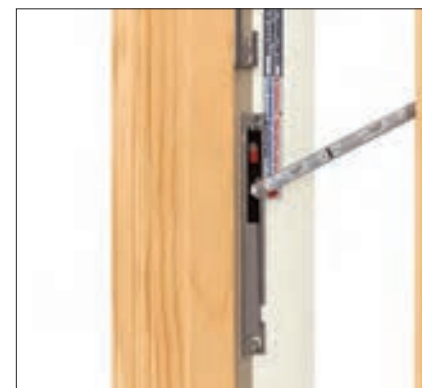

ULTIMATE CASEMENT