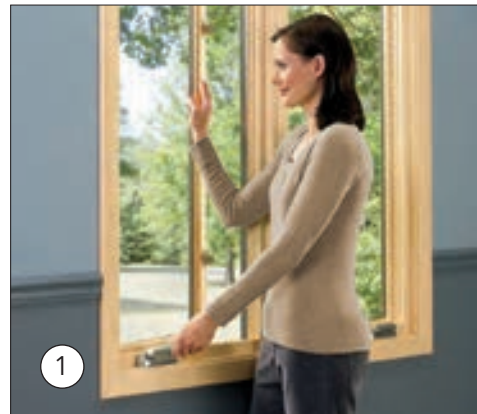

ULTIMATE CASEMENT EASY WASH MODE

Ultimate Casement operates in a way so revolutionary that we've patented it, making Marvin the only place you'll find it. The hardware allows access to both sides of the glass from the inside of your home, making window washing stress- and ladder-free.

REVOLUTIONARY WASH MODE

1. Crank the handle twice.
2. Push down on the hardware arm, and push the window away. Then crank the arm back.
3. Swing the window all the way open, pulling it across toward the lock for accessibility to exterior glass.

Marvin exclusive Wash Mode not available on Ultimate Casement windows in sizes less than 20 inches wide or Ultimate French Casement, Ultimate Awning, or Round Top windows.