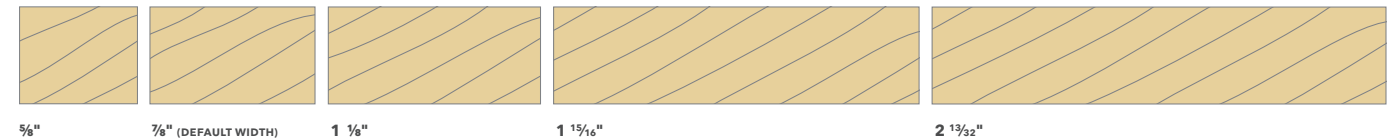

FIVE STANDARD BAR WIDTHS

SQUARE STICKING

MARVIN SIGNATURE® COLLECTION

STICKING AND PROFILES

Sticking refers to the interior profiles of your wood window. Choose from the standard Ogee profile (used on traditional projects) or the optional clean, contemporary Square sticking.