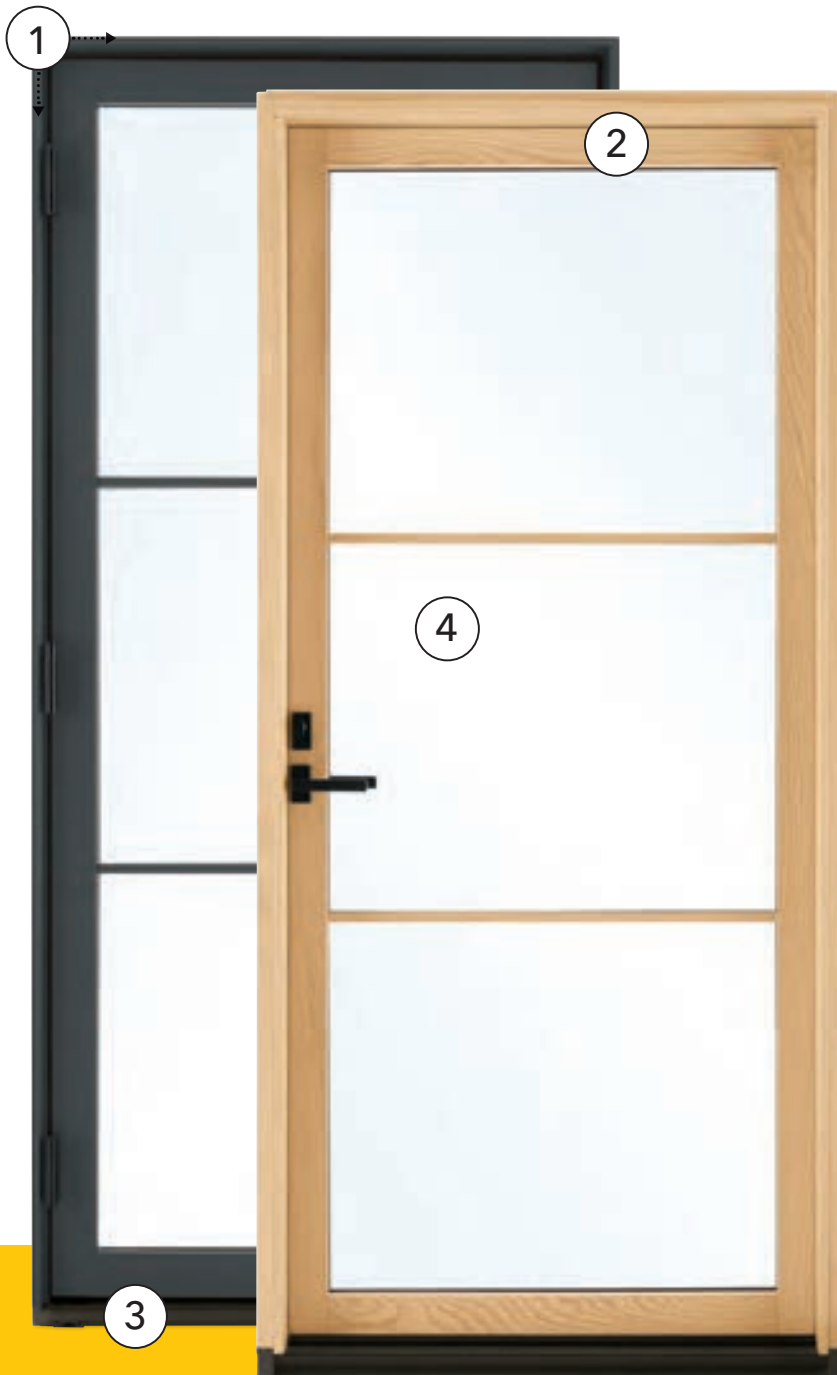

BAY INTERIOR WITH CASEMENT AND PICTURE WINDOWS

ULTIMATE BOW

Ultimate Bow windows are a series of windows connected to form a gentle outward curve. Typically made up of four or more windows, Ultimate Bow windows can create a small nook, open up a view, bring in more light, and boost visual appeal from inside and out. Bow windows are available with casement, double hung, or picture windows. They can be created with combinations of 3 to 6 casement or double hung windows (fixed or operating).

BOW INTERIOR WITH CASEMENT AND PICTURE WINDOWS

Double Hung G2 Bay

DOORS

Multi-Slide doors in Bronze

DOOR TERMS + DEFINITIONS

1. FRAME

The door frame includes the head jamb across the top, side jambs, and the sill at the bottom. Marvin frames are built strong to stand up to heavy door usage year after year.

2. STILES + RAILS

The horizontal wood members of a door are called rails; the vertical components are called stiles. With a traditional French door design, the bottom rail is about 8 inches high, with 4 ¾ inch stiles and top rail. Doors with a more contemporary style often feature more glass, with stiles and rails as sleek as 3 inches.