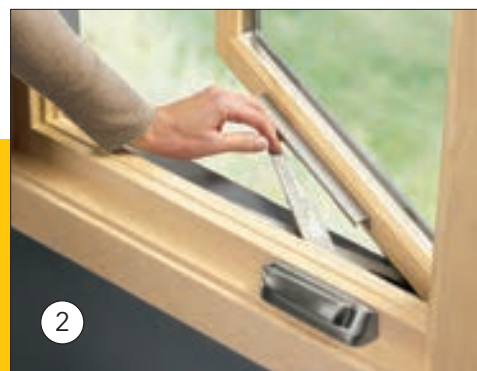

ULTIMATE CASEMENT EASY WASH MODE

Ultimate Casement operates in a way so revolutionary that we've patented it, making Marvin the only place you'll find it. The hardware allows access to both sides of the glass from the inside of your home, making window washing stress- and ladder-free.

REVOLUTIONARY WASH MODE

1. Crank the handle twice.
2. Push down on the hardware arm, and push the window away. Then crank the arm back.
3. Swing the window all the way open, pulling it across toward the lock for accessibility to exterior glass.

Marvin exclusive Wash Mode not available on Ultimate Casement windows in sizes less than 20 inches wide or Ultimate French Casement, Ultimate Awning, or Round Top windows.