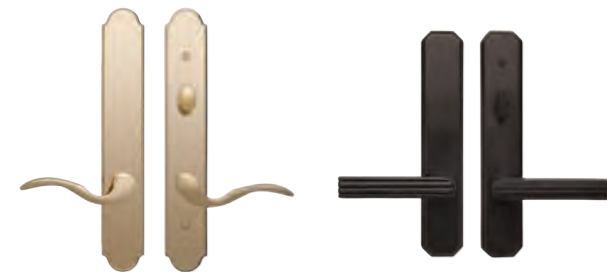

ARCH ESCUTCHEON
CHESTER LEVER
POLISHED BRASS FINISH

ANGULAR ESCUTCHEON
ADONIS LEVER
DARK BONZE FINISH