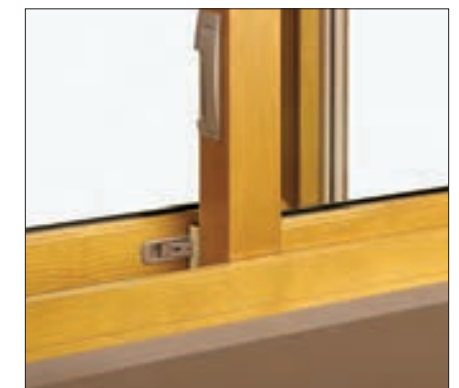

ULTIMATE GLIDER