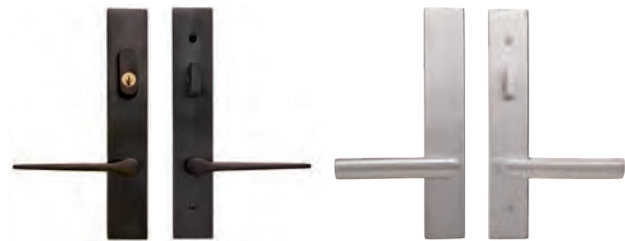

URBAN ESCUTCHEON
ATLAS LEVER
SATIN CHROME FINISH

GALLERY HARDWARE

ASHLEY NORTON

URBAN ESCUTCHEON
CLAROS LEVER
DARK BRONZE FINISH