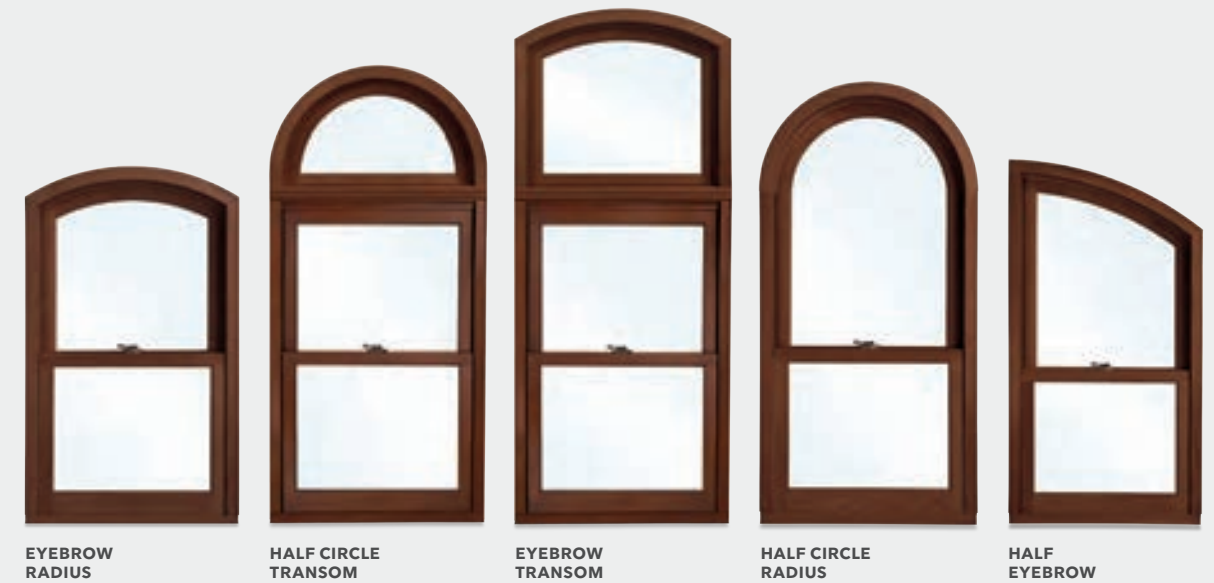

EYEBROW
RADIUS

HALF CIRCLE
TRANSOM

EYEBROW
TRANSOM

HALF CIRCLE
RADIUS

HALF
EYEBROW

ULTIMATE DOUBLE HUNG ROUND TOP G2

The Ultimate Double Hung Round Top G2 window will add traditional arching and elegant lines to your home or historic preservation project. With the same features and grace of the Ultimate Double Hung G2 window, this window offers design flexibility with numerous variations of radius shapes. Choose from multiple divided lite patterns to further enhance the arch of the window. These versatile windows—available in a wide range of sizes—can provide a subtle accent or a dramatic focal point to enhance your home design.

ROUND TOP VARIATIONS

EYEBROW AND HALF EYEBROW RADIUS OPERATING DOUBLE HUNG

A classic look with a gentle eyebrow radius. Beautiful as a stand alone window or as part of an assembly.

HALF CIRCLE TRANSOM

This simulated half circle transom window can be sized to stand alone or easily fit above a double hung window.

EYEBROW TRANSOM AND PICTURE

This stationary window is available as a transom or picture window. These windows are designed to complement the Ultimate Double Hung G2 window with correlating sizes and matching springline.

HALF CIRCLE RADIUS OPERATING DOUBLE HUNG

A dramatic window with a true half circle arch. The look gives a beautifully smooth transition from jamb to header. Both sashes are operable.

ASYMMETRIC CURVE OPERATING SINGLE HUNG

This striking window style adds elegant curve to a two-wide window assembly (not shown).