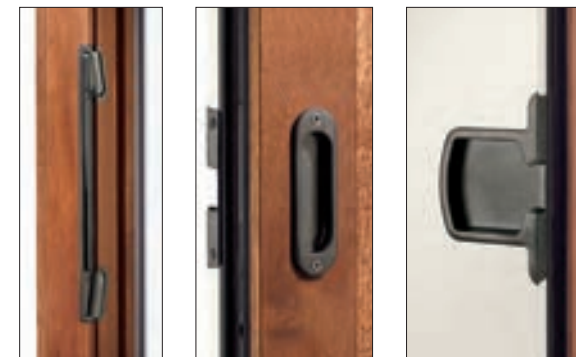

Lift and Slide door in Honduran Mahogany with Satin Nickel hardware

Photo Courtesy of Dwell, Turkel Design, and 22 Waves Creative

Lift and Slide door in Honduran Mahogany

ULTIMATE LIFT AND SLIDE DOOR

With openings up to 48 feet wide and 12 feet high, now you can add acres to your floor plan. Available with pocketing panels that slide into the wall, completely disappearing from view, or stacked panels that slide and stack perfectly within the door frame for a seamless transition from inside to out. Both are available with exclusive flush-mount handles and exterior finger pulls that virtually disappear when not in use.

INTERIOR

HARDWARE OPTIONS

Available with exclusive flush-mount hardware, interior finger pull, and optional exterior finger pull.

POCKET AND STACKED CONFIGURATION

When open, panels either slide into the wall cavity or stack neatly into the wall cavity. They glide on the inconspicuous 3/16 inch high exposed track.