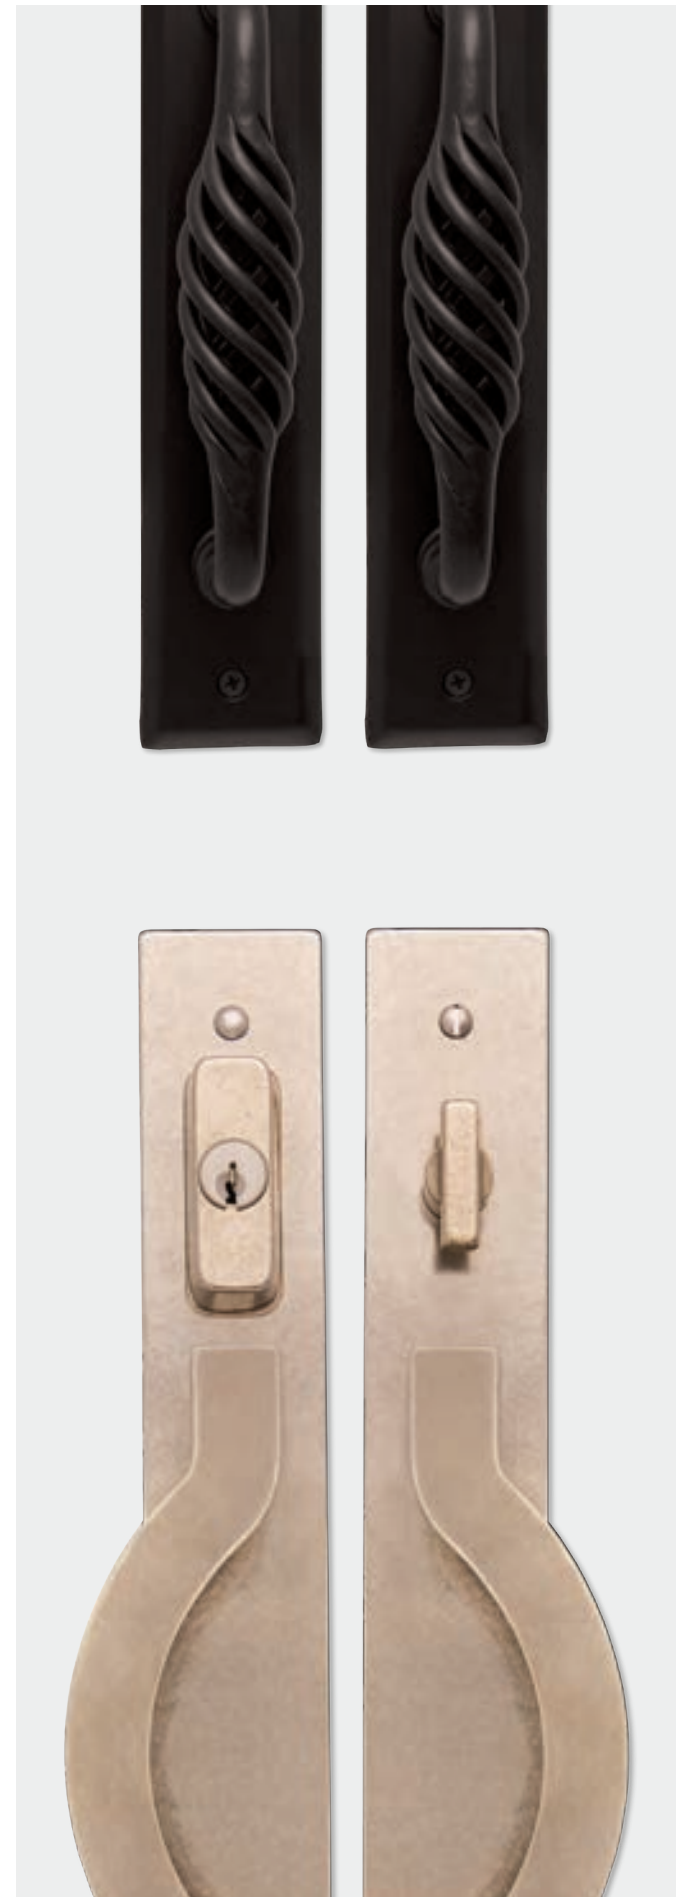

GALLERY HARDWARE

ASHLEY NORTON

BOUVET

ROCKY MOUNTAIN HARDWARE