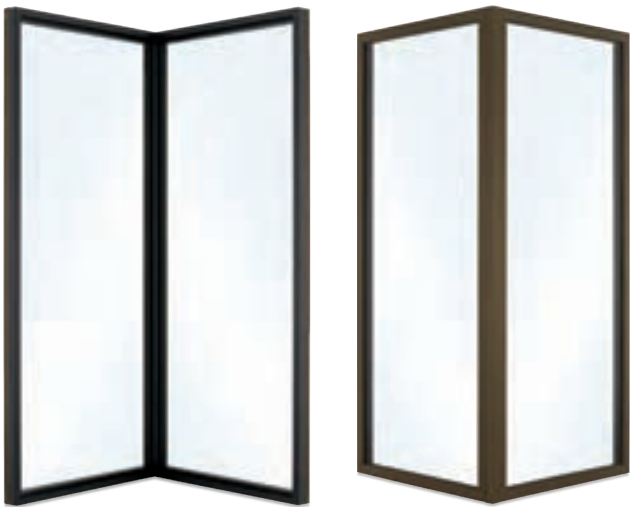

EXTERIOR VIEW

INTERIOR VIEW