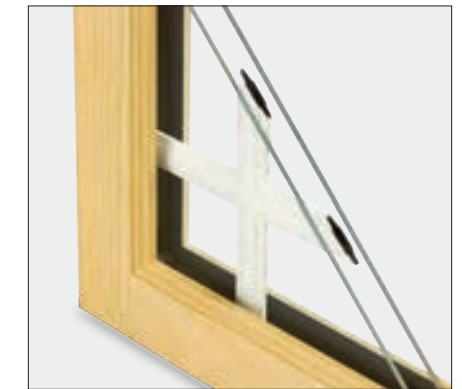

DIVIDED LITES

DIVIDED LITES

Simulated divided lites, available in a number of different styles, mimic the look of individual panes of glass with the energy efficiency of dual pane insulated glass.

Our custom capabilities allow us to create almost any divided lite pattern to match your design style.

SIMULATED DIVIDED LITE (SDL)

SDL bars are permanently adhered to both sides of the glass. Simulated Divided Lites with Spacer Bars (SDLs) are an energy-efficient way to create the look of authentic divided lites.

AUTHENTIC DIVIDED LITE (ADL)

Separate panes of glass are glazed between muntin bars for historical accuracy. Available exclusively with wood exterior units.

GRILLES-BETWEEN-THE-GLASS (GBG)

Grilles are permanently installed between the glass panes. This low-maintenance grille offers the look of a divided lite pattern with the ease of cleaning just one pane of glass. Available with different interior and exterior colors.

FIVE STANDARD BAR WIDTHS

SQUARE STICKING

STICKING AND PROFILES

Sticking refers to the interior profiles of your wood window. Choose from the standard Ogee profile (used on traditional projects) or the optional clean, contemporary Square sticking.