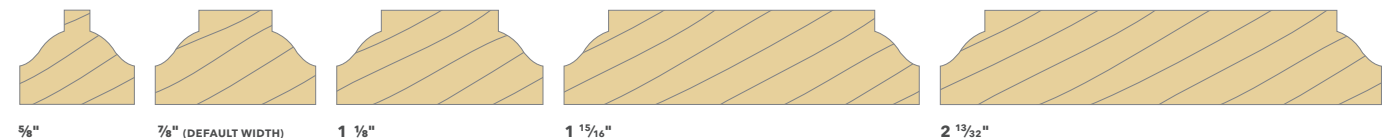

FIVE STANDARD BAR WIDTHS

SQUARE STICKING

MARVIN SIGNATURE® COLLECTION

STICKING AND PROFILES

Sticking refers to the interior profiles of your wood window. Choose from the standard Ogee profile (used on traditional projects) or the optional clean, contemporary Square sticking.